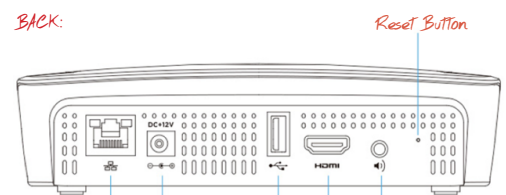

USB Port Front: Stand-by Button and LED

BACK: RJ-45 Power Jack USB Port HDMI Audio Jack Reset Button