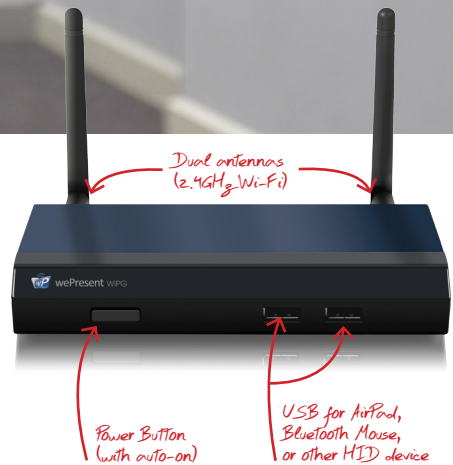

WiPG-1500

We call the wePresent **WiPG-1500** our interactive model. It pairs well with our WiPG-AirPad or any touchscreen device.

SPECIFICATIONS

Processor	800MHz
Standards	IEEE 802.11b/g/n 2.4GHz IEEE 802.3 (10BASE-T), IEEE 802.3u (100BASE-TX)
Security	IEEE Standard 64/128 bit WEP/WPA/WPA2-PSK/WPA-Enterprise
Management	Web-Based ADMIN Panel Configuration SNMP IT Management
Output Resolutions (VGA)	SVGA (800x600), XGA (1024x768), WXGA (1280x768), WXGA (1280x800), WXGA (1360x768), WXGA+ (1440x900), UXGA (1600x1200)
Output Resolutions (HDMI)	720p (1280x720), 1080i (1920x1080), 1080p (1920x1080)
Supported Windows Operating Systems	Windows XP, Vista, 7, 8, 8.1
Supported OS X Operating Systems	Mac OS X 10.5 and above
Supported Mobile Operating Systems	Android 2.2 and above, iOS 3.2 and above
Power	External power adapter (DC 5V 2.6A)
Onboard Interfaces	15Pin VGA USB 2.0 (x3) HDMI Reset Button RJ-45 Stereo Phone Jack
Certificate	FCC / CE

TOP FEATURES OF THE WiPG-1500

- ✔ Universal Single Touchscreen Support (UST)
 - ✔ Built-in Interactive Whiteboard
 - ✔ Use with **WiPG-AirPad** for Onscreen Annotation
- Find more at: www.wePresentWiFi.com/features

MirrorOp Sender
Fully mirror content from Galaxy devices to your display for wireless presentations (BYOD).

MirrorOp Presenter
Wirelessly present documents, photos, video, webpages, and 3D objects from iOS devices to your display.

SidePad Mobile Control

Turn a mobile phone or tablet into a remote control for any projecting Mac or PC.

Quadrant Display

Allows users to project up-to 4 devices onscreen at the same time, and wirelessly collaborate in real time.