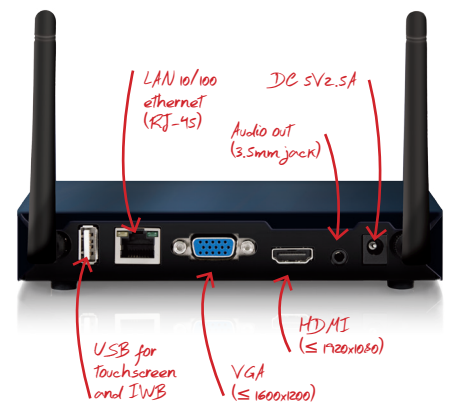

WiPG-1500

We call the wePresent **WiPG-1500** our interactive model. It pairs well with our WiPG-AirPad or any touchscreen device.

SPECIFICATIONS

Processor	800MHz
Standards	IEEE 802.11b/g/n 2.4GHz IEEE 802.3 (10BASE-T), IEEE 802.3u (100BASE-TX)
Security	IEEE Standard 64/128 bit WEP/WPA/WPA2-PSK/WPA-Enterprise
Management	Web-Based ADMIN Panel Configuration SNMP IT Management
Output Resolutions (VGA)	SVGA (800x600), XGA (1024x768), WXGA (1280x768), WXGA (1280x800), WXGA (1360x768), WXGA+ (1440x900), UXGA (1600x1200)
Output Resolutions (HDMI)	720p (1280x720), 1080i (1920x1080), 1080p (1920x1080)
Supported Windows Operating Systems	Windows XP, Vista, 7, 8, 8.1
Supported OS X Operating Systems	Mac OS X 10.5 and above
Supported Mobile Operating Systems	Android 2.2 and above, iOS 3.2 and above
Power	External power adapter (DC 5V 2.6A)
Onboard Interfaces	15Pin VGA USB 2.0 (x3) HDMI Reset Button RJ-45 Stereo Phone Jack
Certificate	FCC / CE